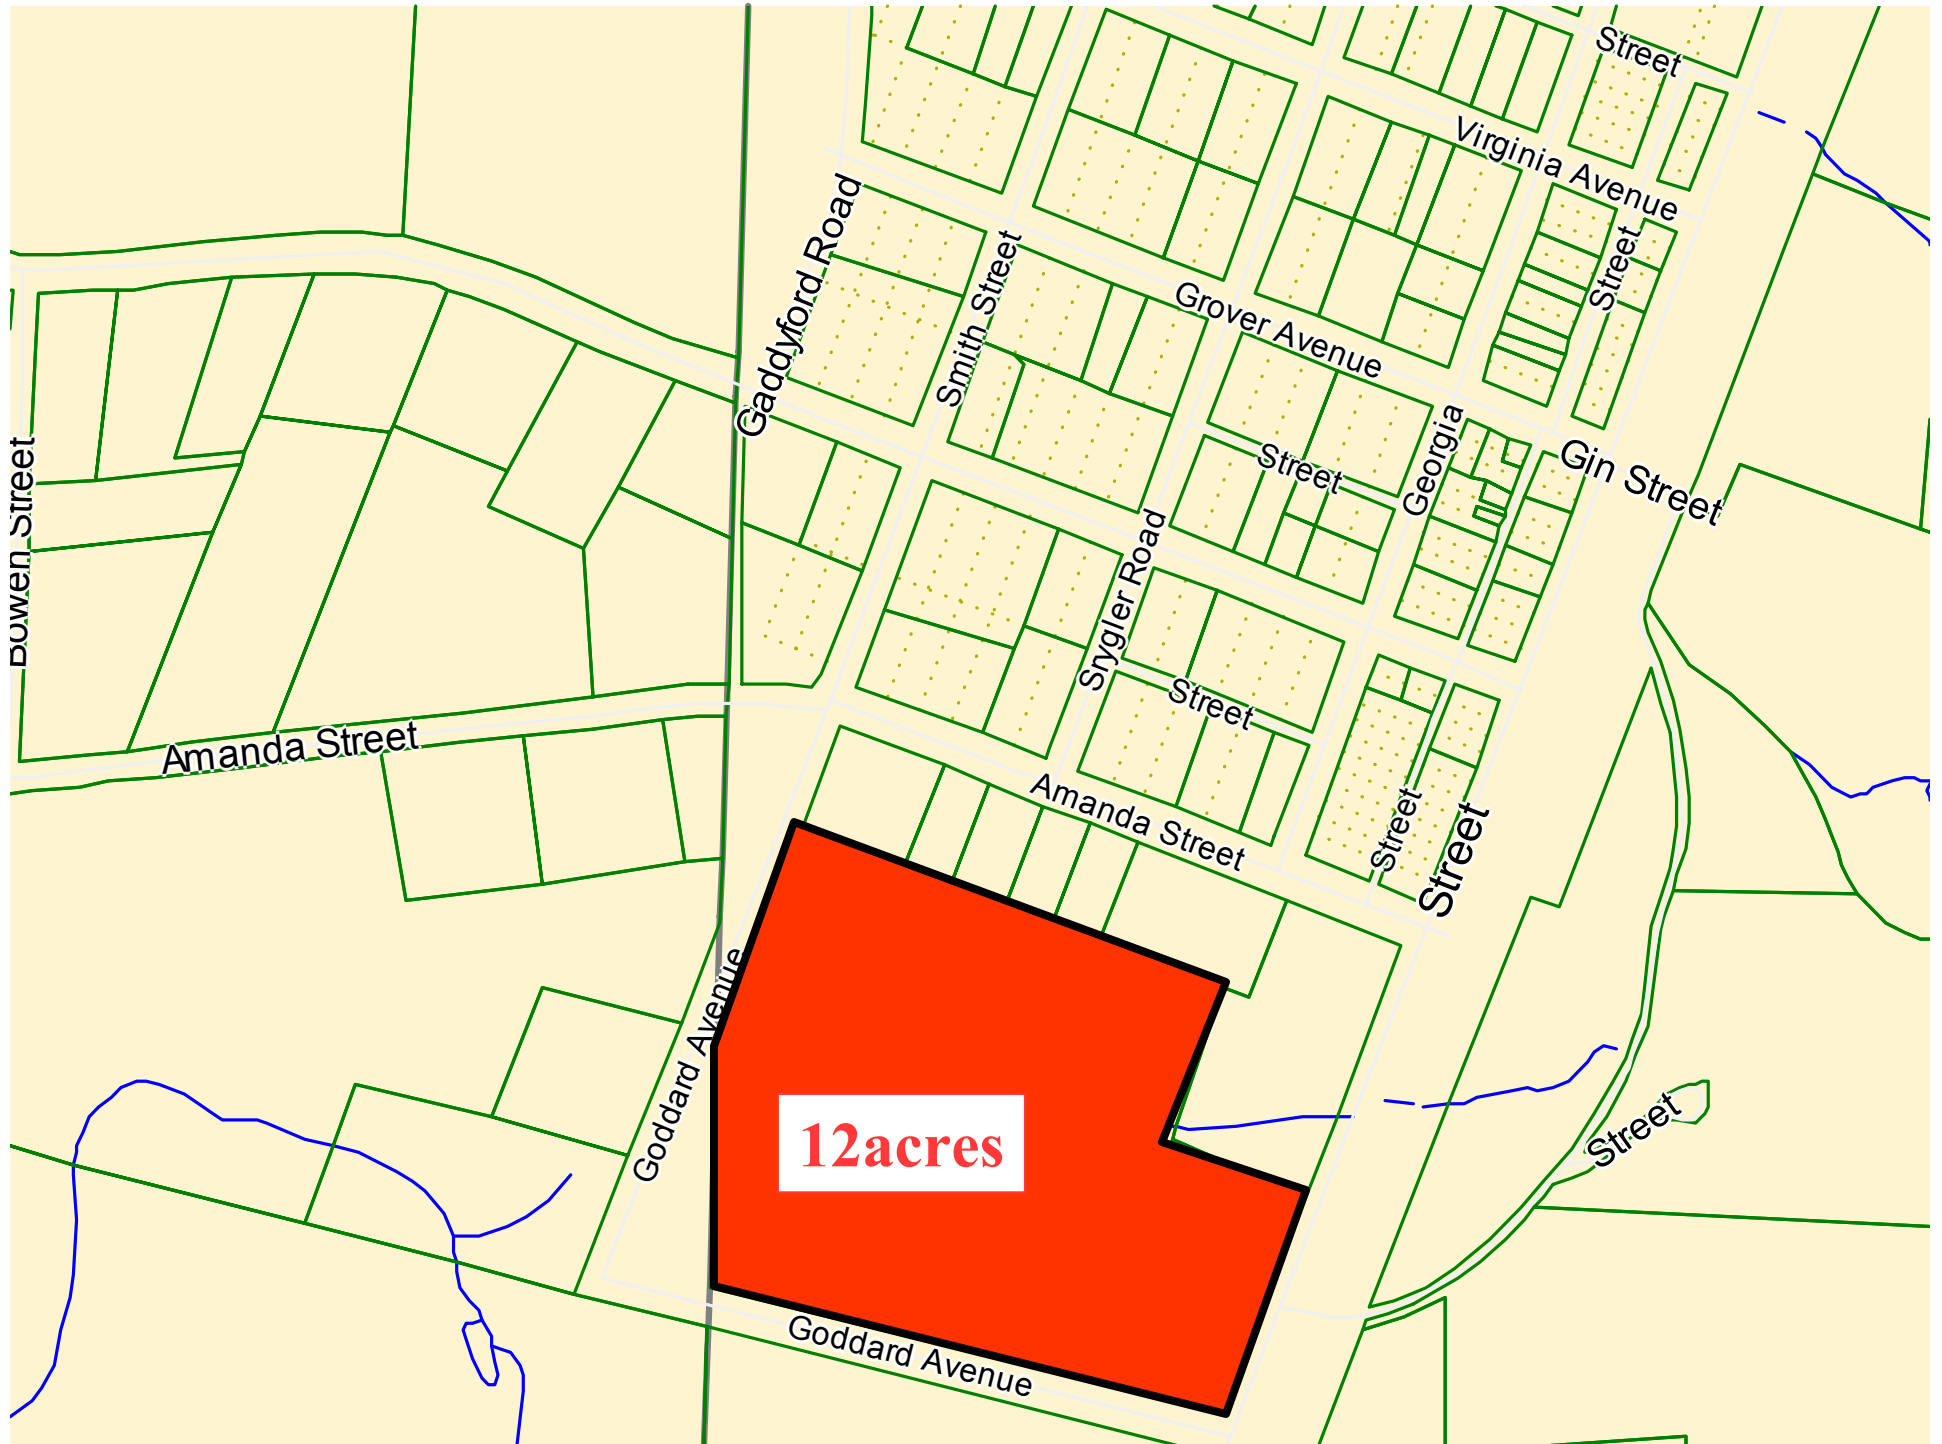

Shoals Mfging Available for Lease or Sale

Bear Creek

120,000 Sq. Ft.
3 Buildings

Shoals Mfging Available for Lease or Sale Bear Creek

**120,000 Sq. Ft.
3 Buildings**

Shoals Supply Property & Buildings

Town of Bear Creek

Shoals Supply Property & Buildings

Shoals Mfging Available for Lease or Sale

Bear Creek

**3/4 " Water Line
into this Building**

**120,000 Sq. Ft.
3 Buildings**

3/4 " Water Line

2" Gas Line

3Phase Power

Fiber & Local

12 acres

**120,000 Sq. Ft.
3 Buildings**

12 acres

12 acres

12 acres

SMITH

STREET

BELLE

AVENUE

AVENUE

13

WESTERN RAILWAY