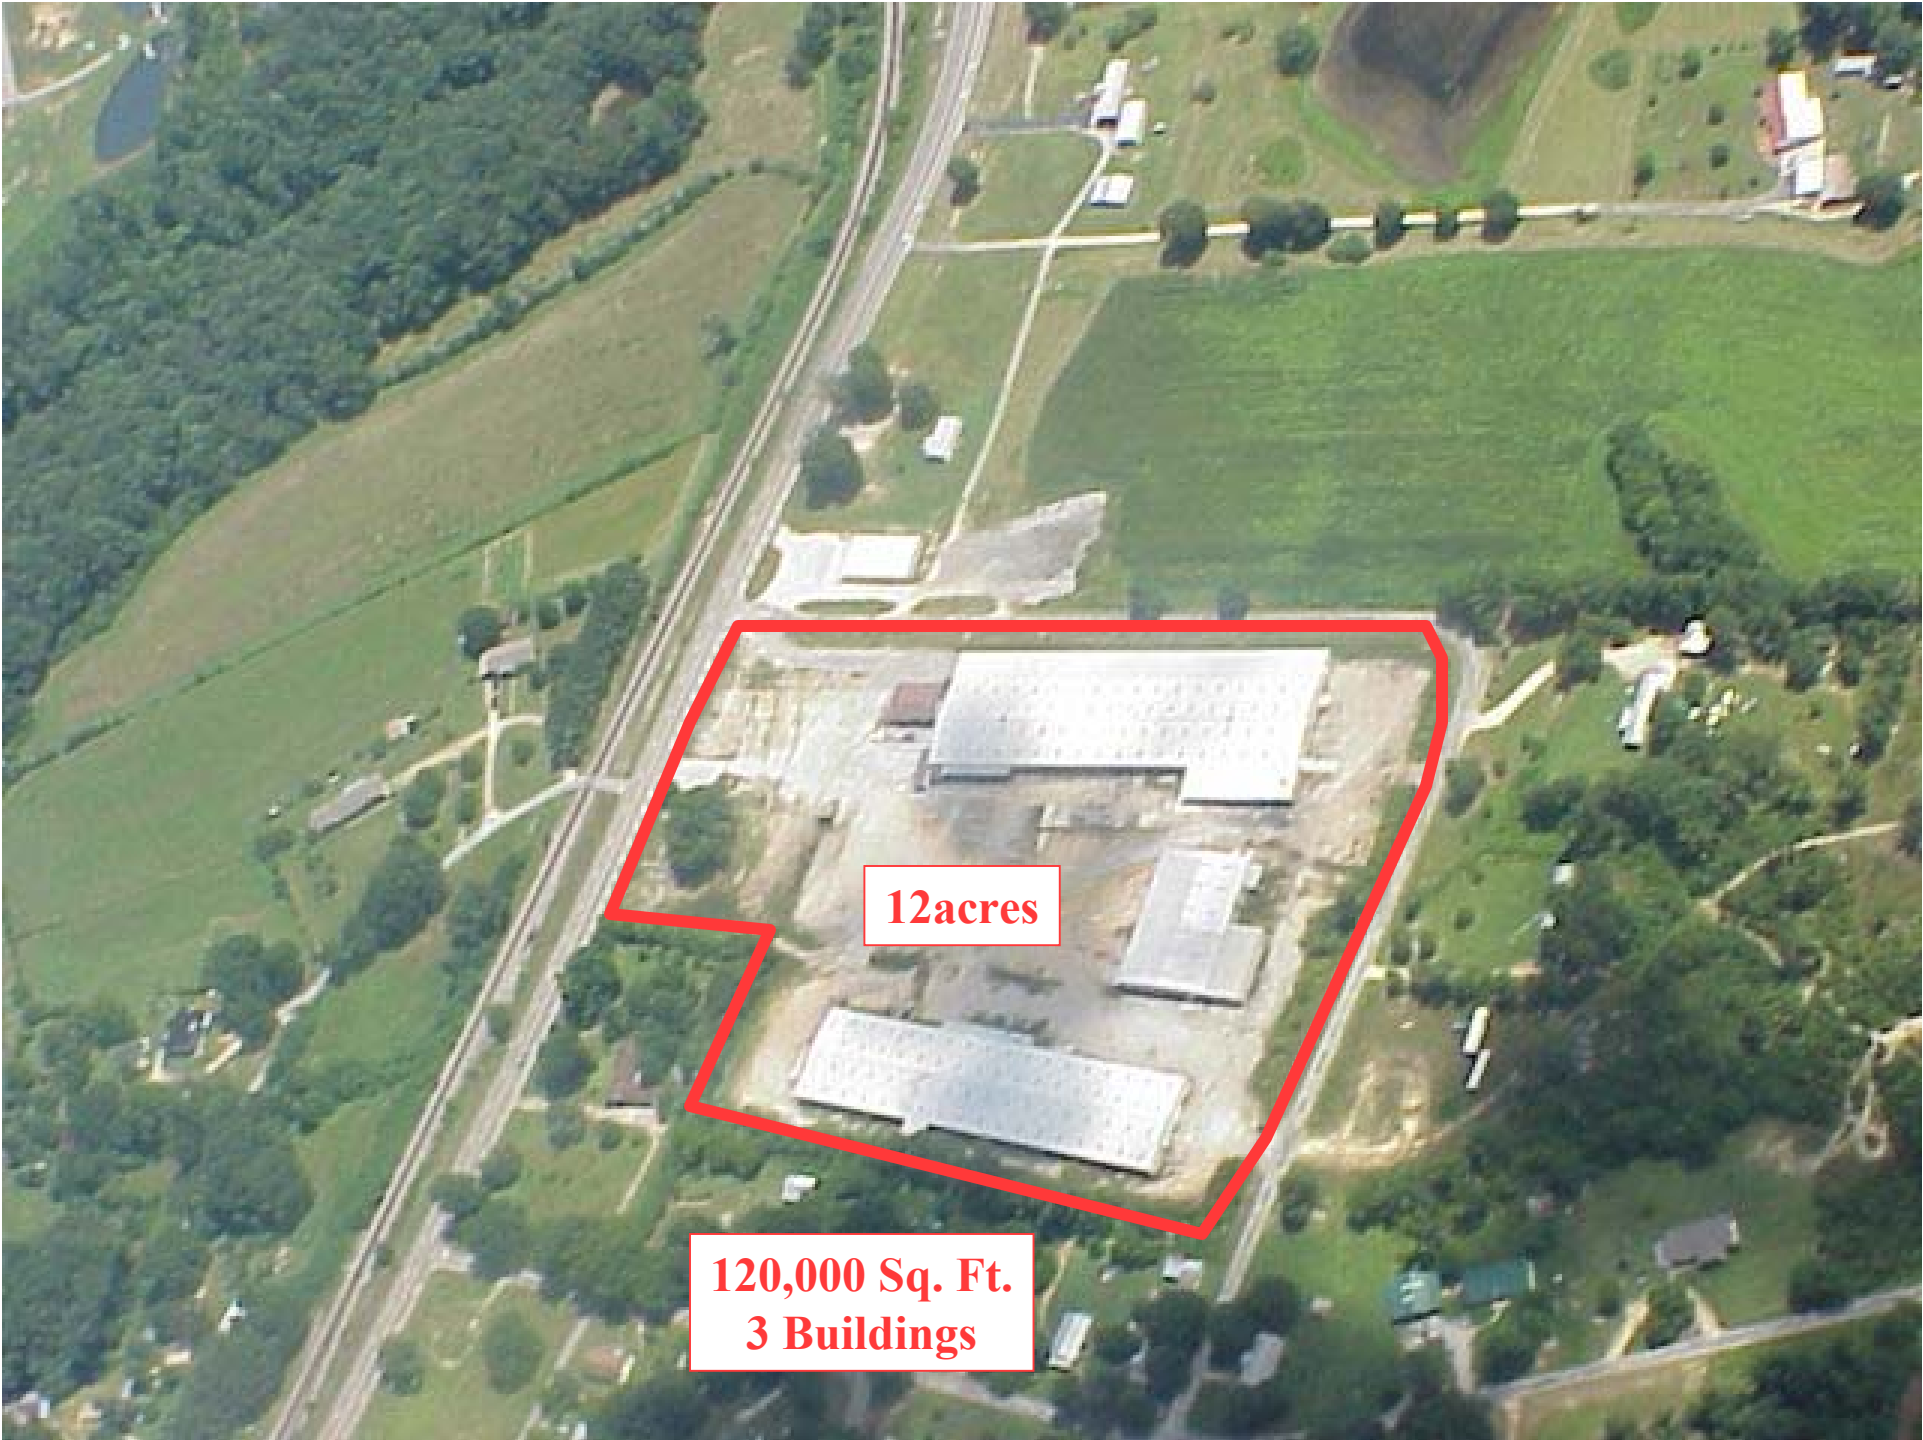

Shoals Mfging Available for Lease or Sale

Bear Creek

120,000 Sq. Ft.
3 Buildings

Shoals Mfging Available for Lease or Sale Bear Creek

**120,000 Sq. Ft.
3 Buildings**

Shoals Supply Property & Buildings

Town of Bear Creek

Shoals Supply Property & Buildings

Shoals Mfging Available for Lease or Sale

Bear Creek

**3/4 " Water Line
into this Building**

**120,000 Sq. Ft.
3 Buildings**

3/4 " Water Line

2" Gas Line

3Phase Power

Fiber & Local

12 acres

**120,000 Sq. Ft.
3 Buildings**

12 acres

12 acres

12 acres

SMITH

STREET