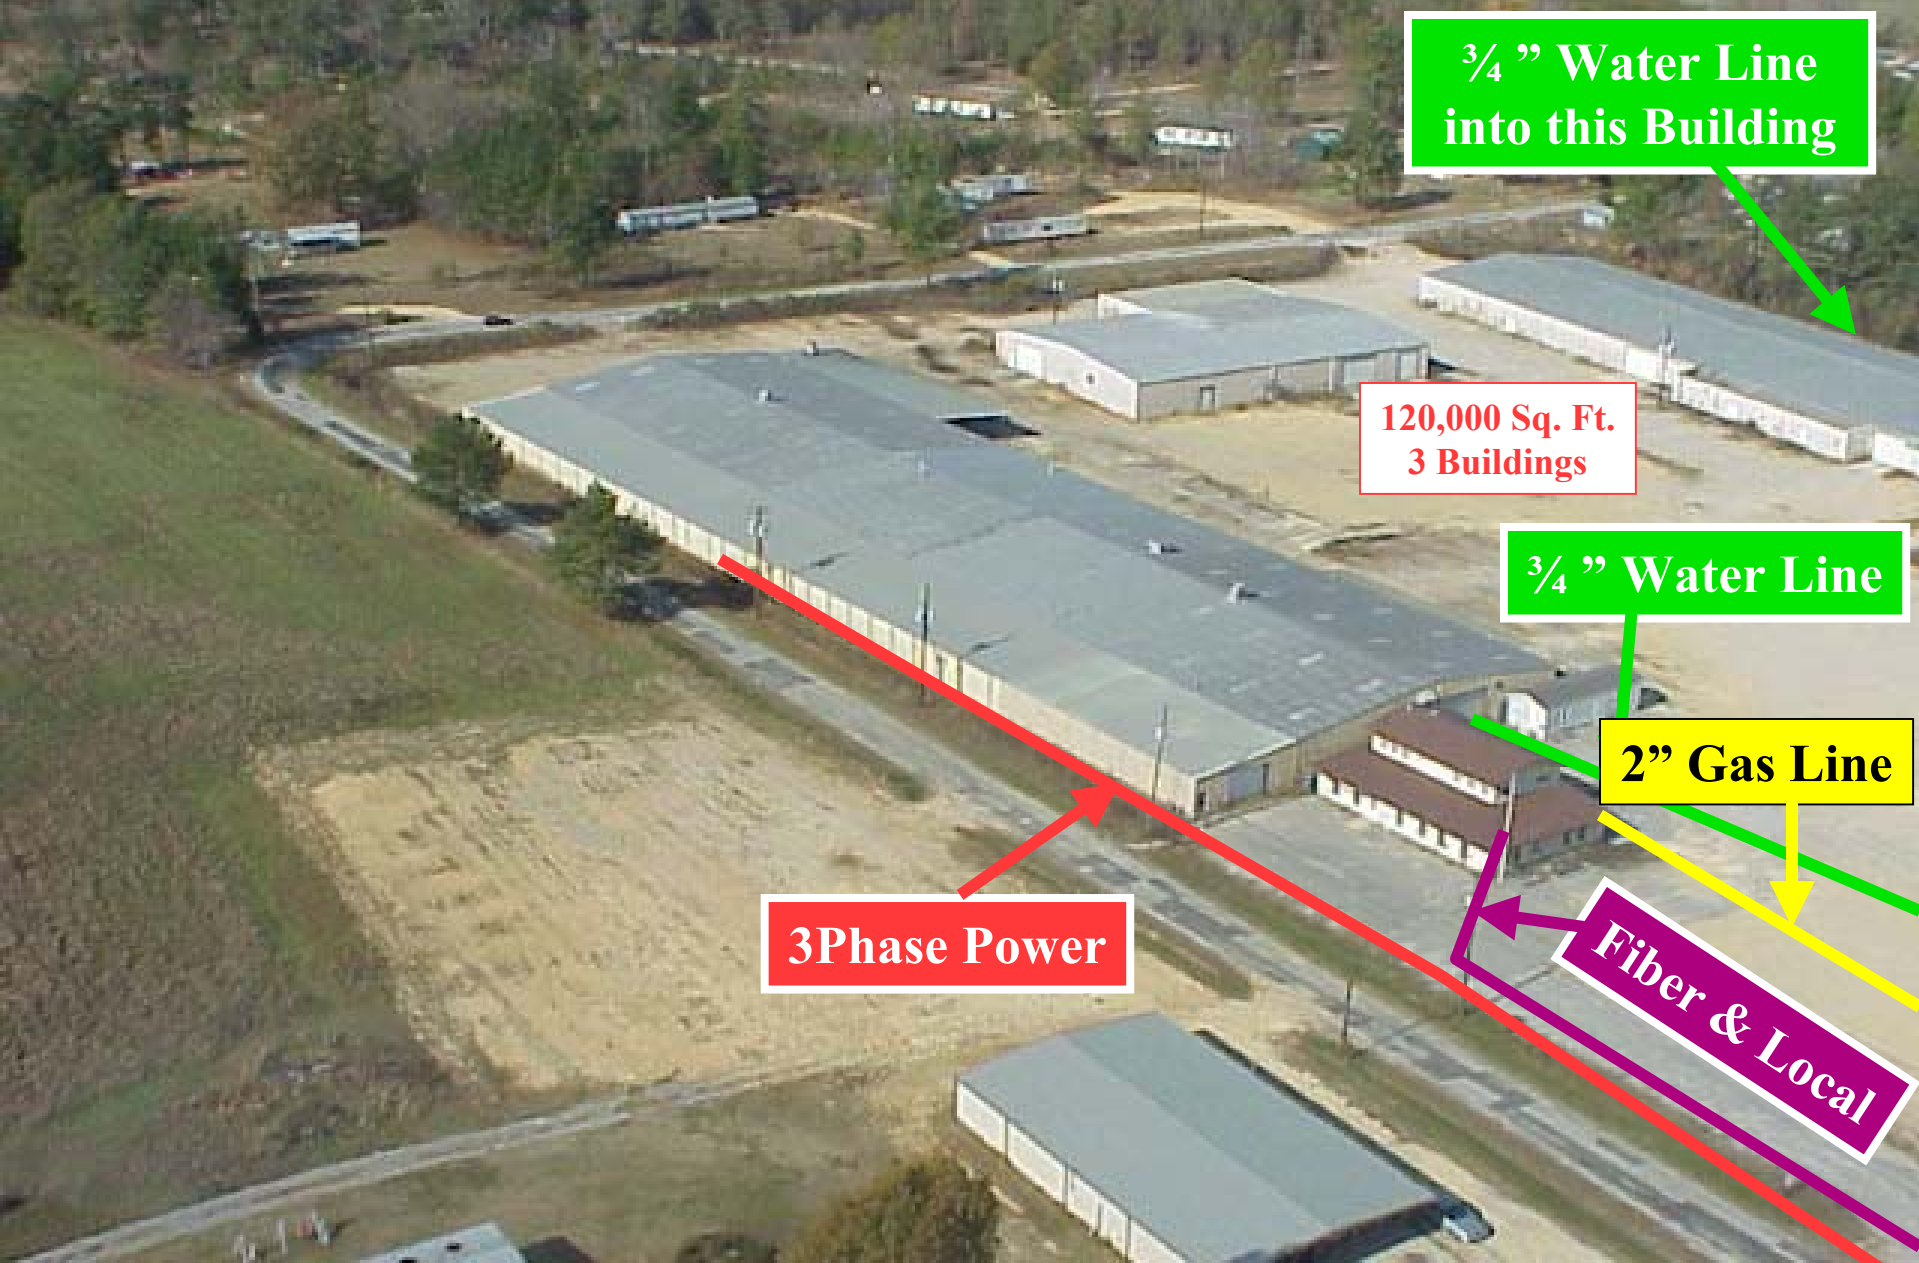

Shoals Mfging Available for Lease or Sale

Bear Creek

120,000 Sq. Ft.
3 Buildings

Shoals Mfging Available for Lease or Sale Bear Creek

**120,000 Sq. Ft.
3 Buildings**

Shoals Supply Property & Buildings

Town of Bear Creek

Shoals Supply Property & Buildings

Shoals Mfging Available for Lease or Sale

Bear Creek

**3/4 " Water Line
into this Building**

**120,000 Sq. Ft.
3 Buildings**

3/4 " Water Line

2" Gas Line

3Phase Power

Fiber & Local

12 acres

**120,000 Sq. Ft.
3 Buildings**

12 acres

12 acres

12 acres

SMITH

STREET