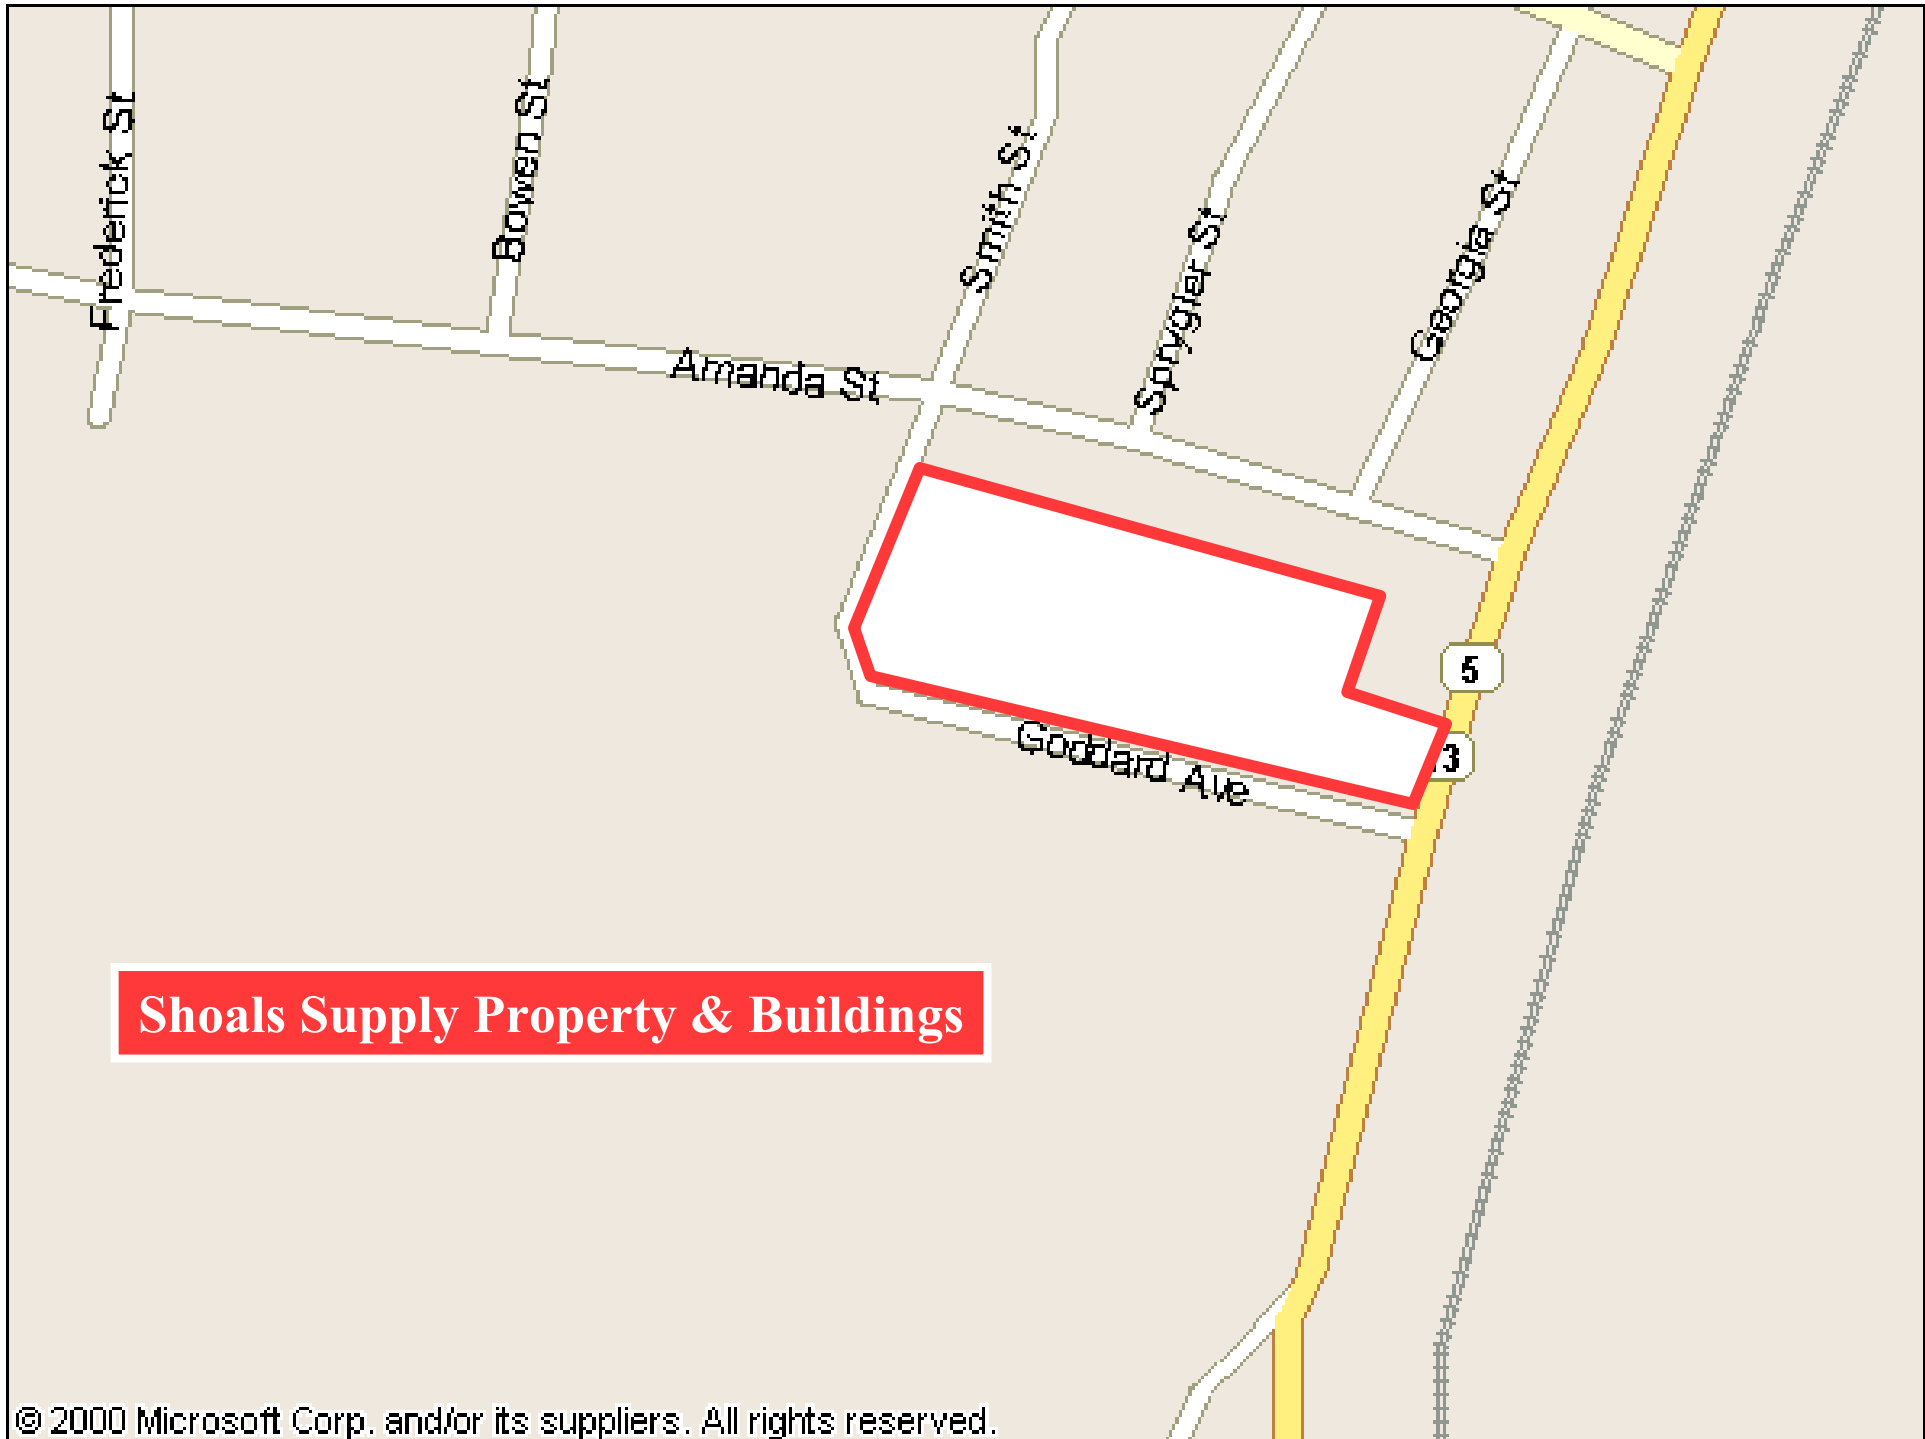

Shoals Mfging Available for Lease or Sale

Bear Creek

120,000 Sq. Ft.
3 Buildings

Shoals Mfging Available for Lease or Sale Bear Creek

**120,000 Sq. Ft.
3 Buildings**

Shoals Supply Property & Buildings

Town of Bear Creek

Shoals Supply Property & Buildings

Shoals Mfging Available for Lease or Sale

Bear Creek

**3/4 " Water Line
into this Building**

**120,000 Sq. Ft.
3 Buildings**

3/4 " Water Line

2" Gas Line

3Phase Power

Fiber & Local

12 acres

**120,000 Sq. Ft.
3 Buildings**

12 acres

12 acres

12 acres

SMITH

STREET